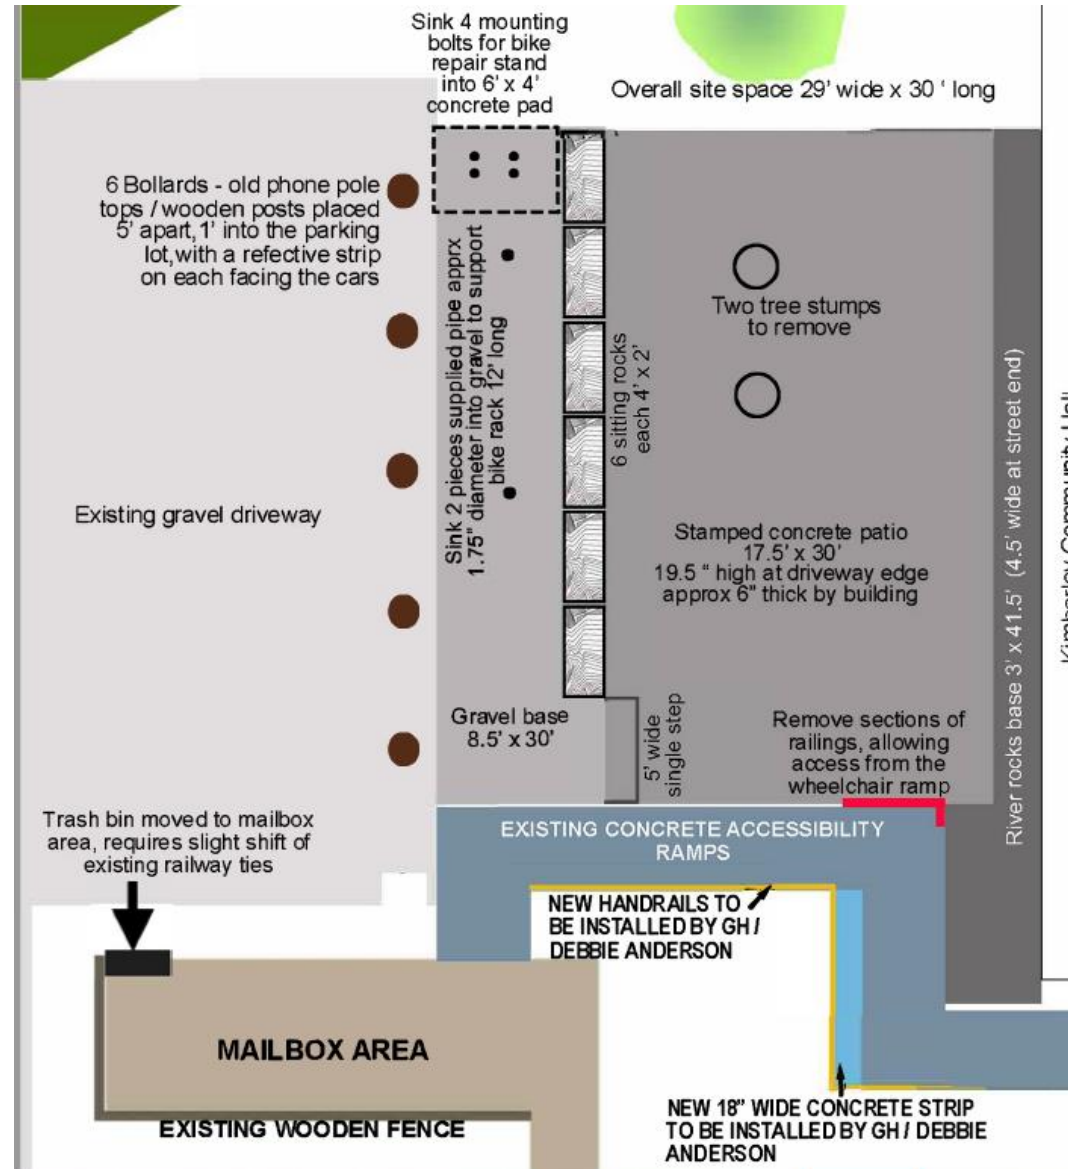

Kimberley Community Hall Patio

Address: 235309 Grey Rd 13, Kimberley

Appendix A – North Side Plans

Questions/Comments?