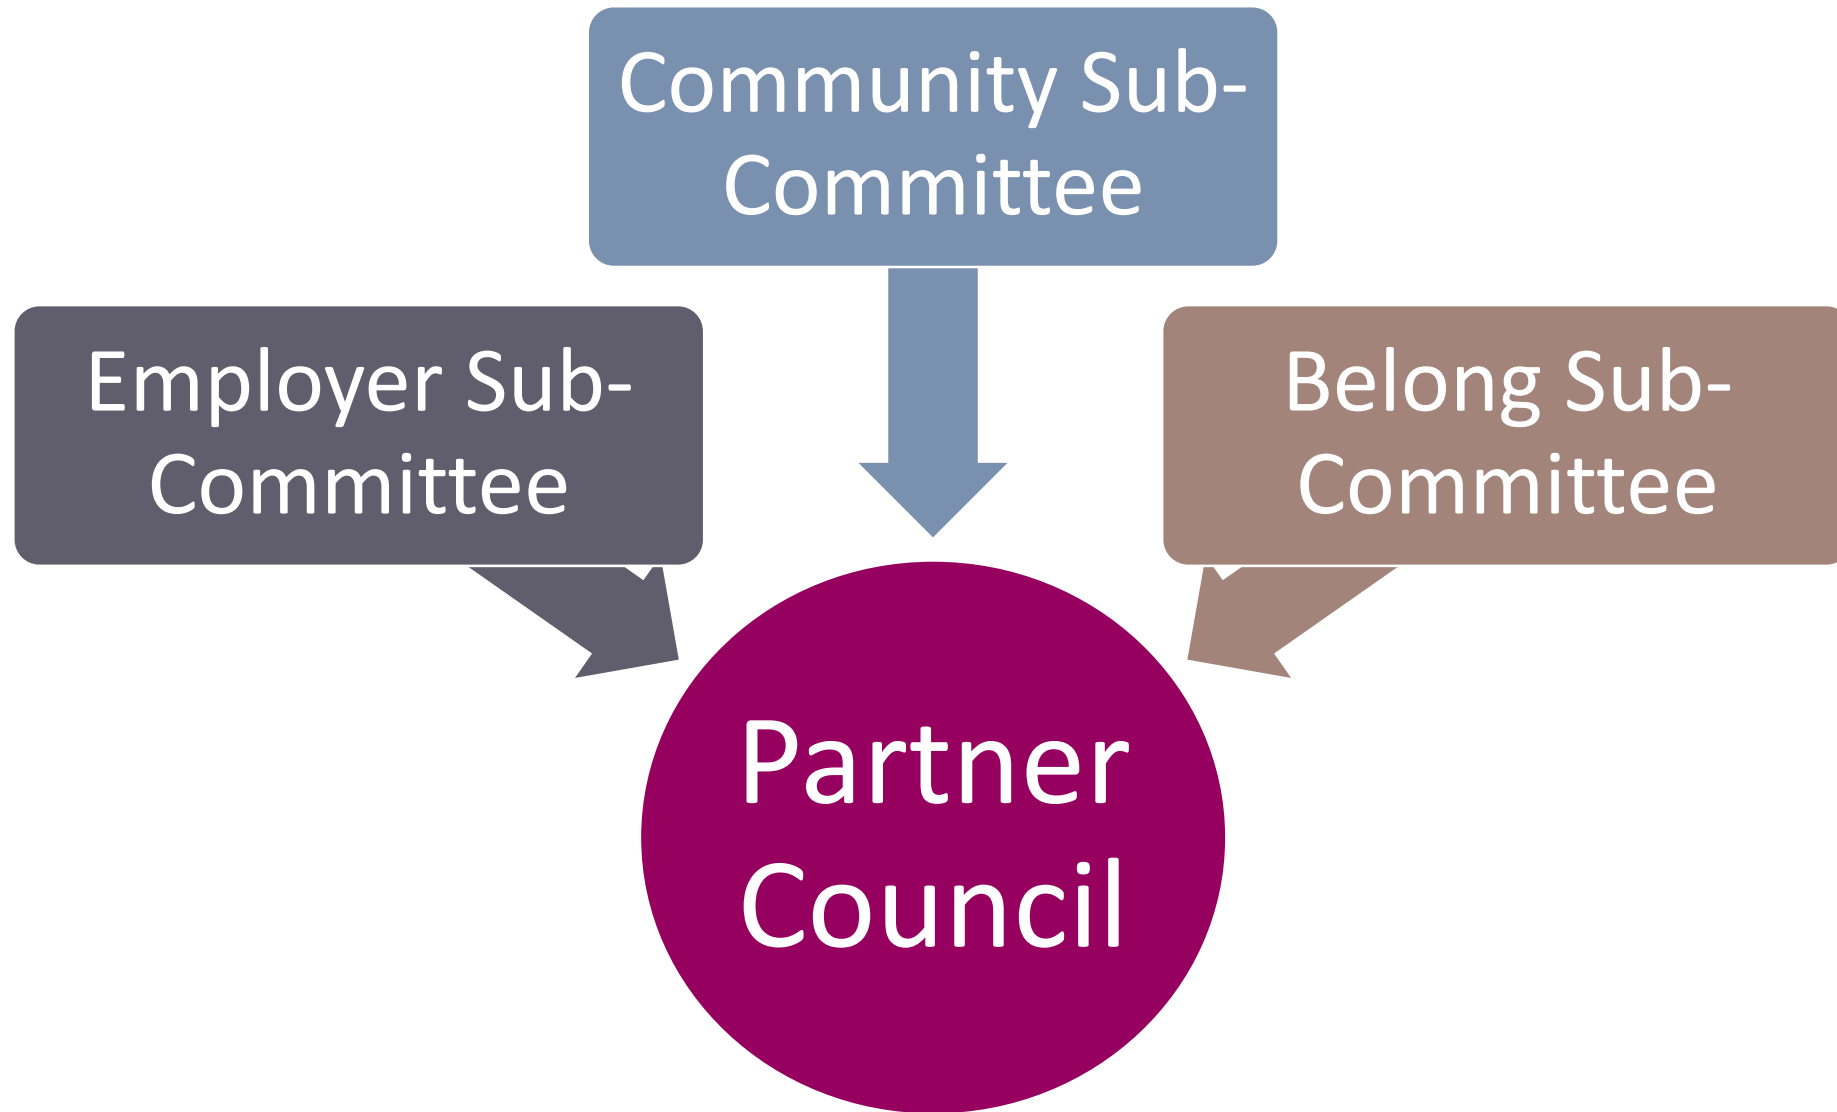

Jacinda Rudolph
Grey County

Funded by:

Immigration, Refugees
and Citizenship Canada

Financé par :

Immigration, Réfugiés
et Citoyenneté Canada

GBLIP Composition

What is GBLIP & its Purpose

Grey Bruce Local Immigration Partnership (GBLIP) is fully funded by Immigration, Refugees and Citizenship Canada (IRCC) to enable community-based partnerships and planning to support the unique needs of newcomers in the region.

1

*Build
Capacity*

2

*Strengthen
Community*

3

*Cultivate
Prosperity*

4

*Foster
Inclusion*