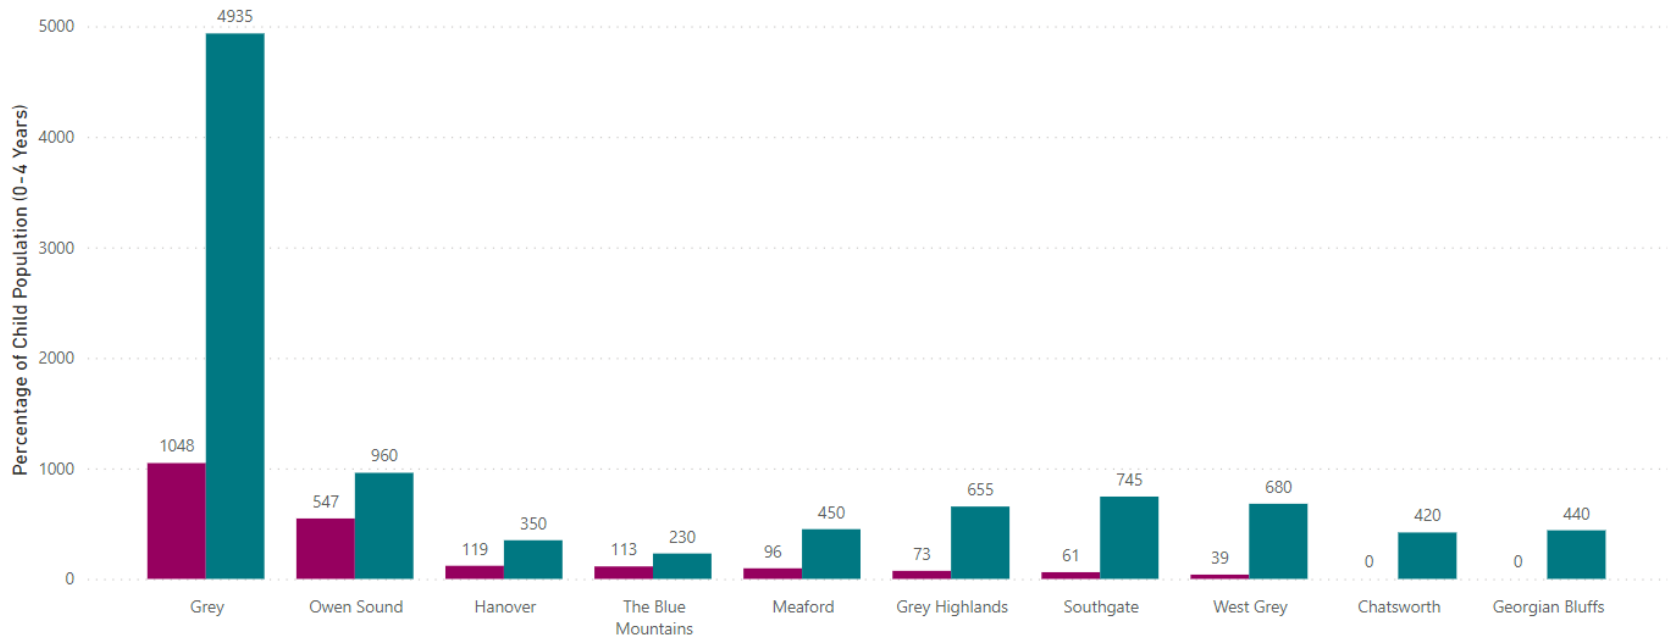

# Grey County Children's Services Child Care Percent Access

Grey County Child Spaces (Infant, Toddler, Preschool) Vs. Child Population (0-4 Years)

● Total 0-4 Spaces (Infant, Toddler, Preschool) ● Sum of 0 to 4 years